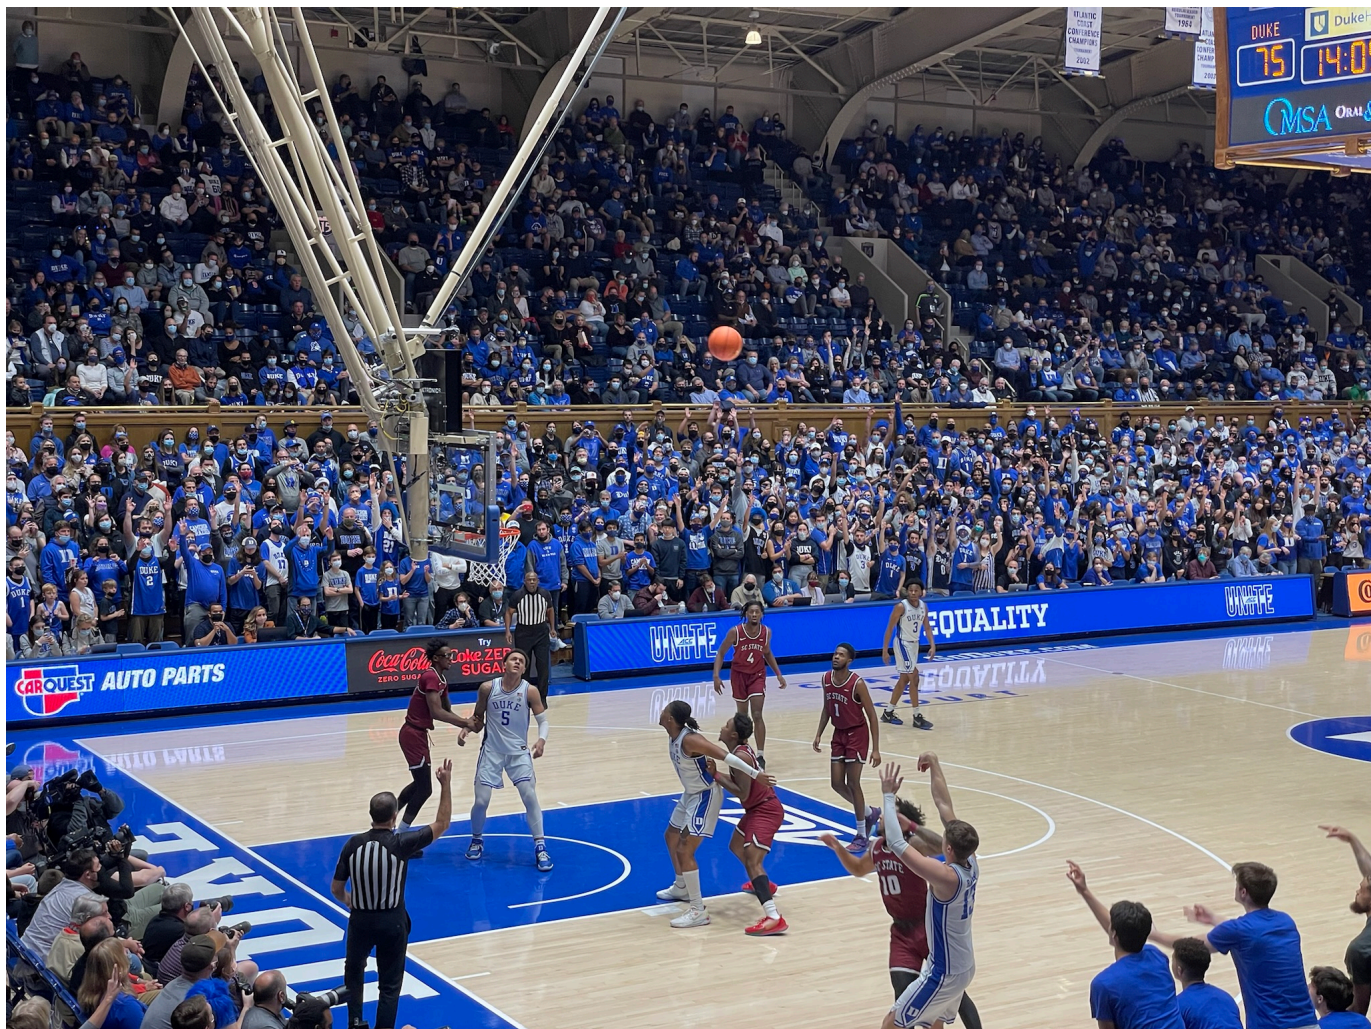

# Views from the seats shot with iPhone11

Duke Bench

# DUKE CAMERON INDOOR STADIUM MEN'S BASKETBALL

## SEATING AREAS

- Undergraduate  
(General admission for select games)
- Graduates (Sections 18, 19 & 20)
- Duke Player/Guest (Section 19)
- Visiting Team Player/Guest (Section 19)
- Reserved (Sections 1-16 & 19)
- Seating for Persons with Disabilities (Section 20, Row CC)