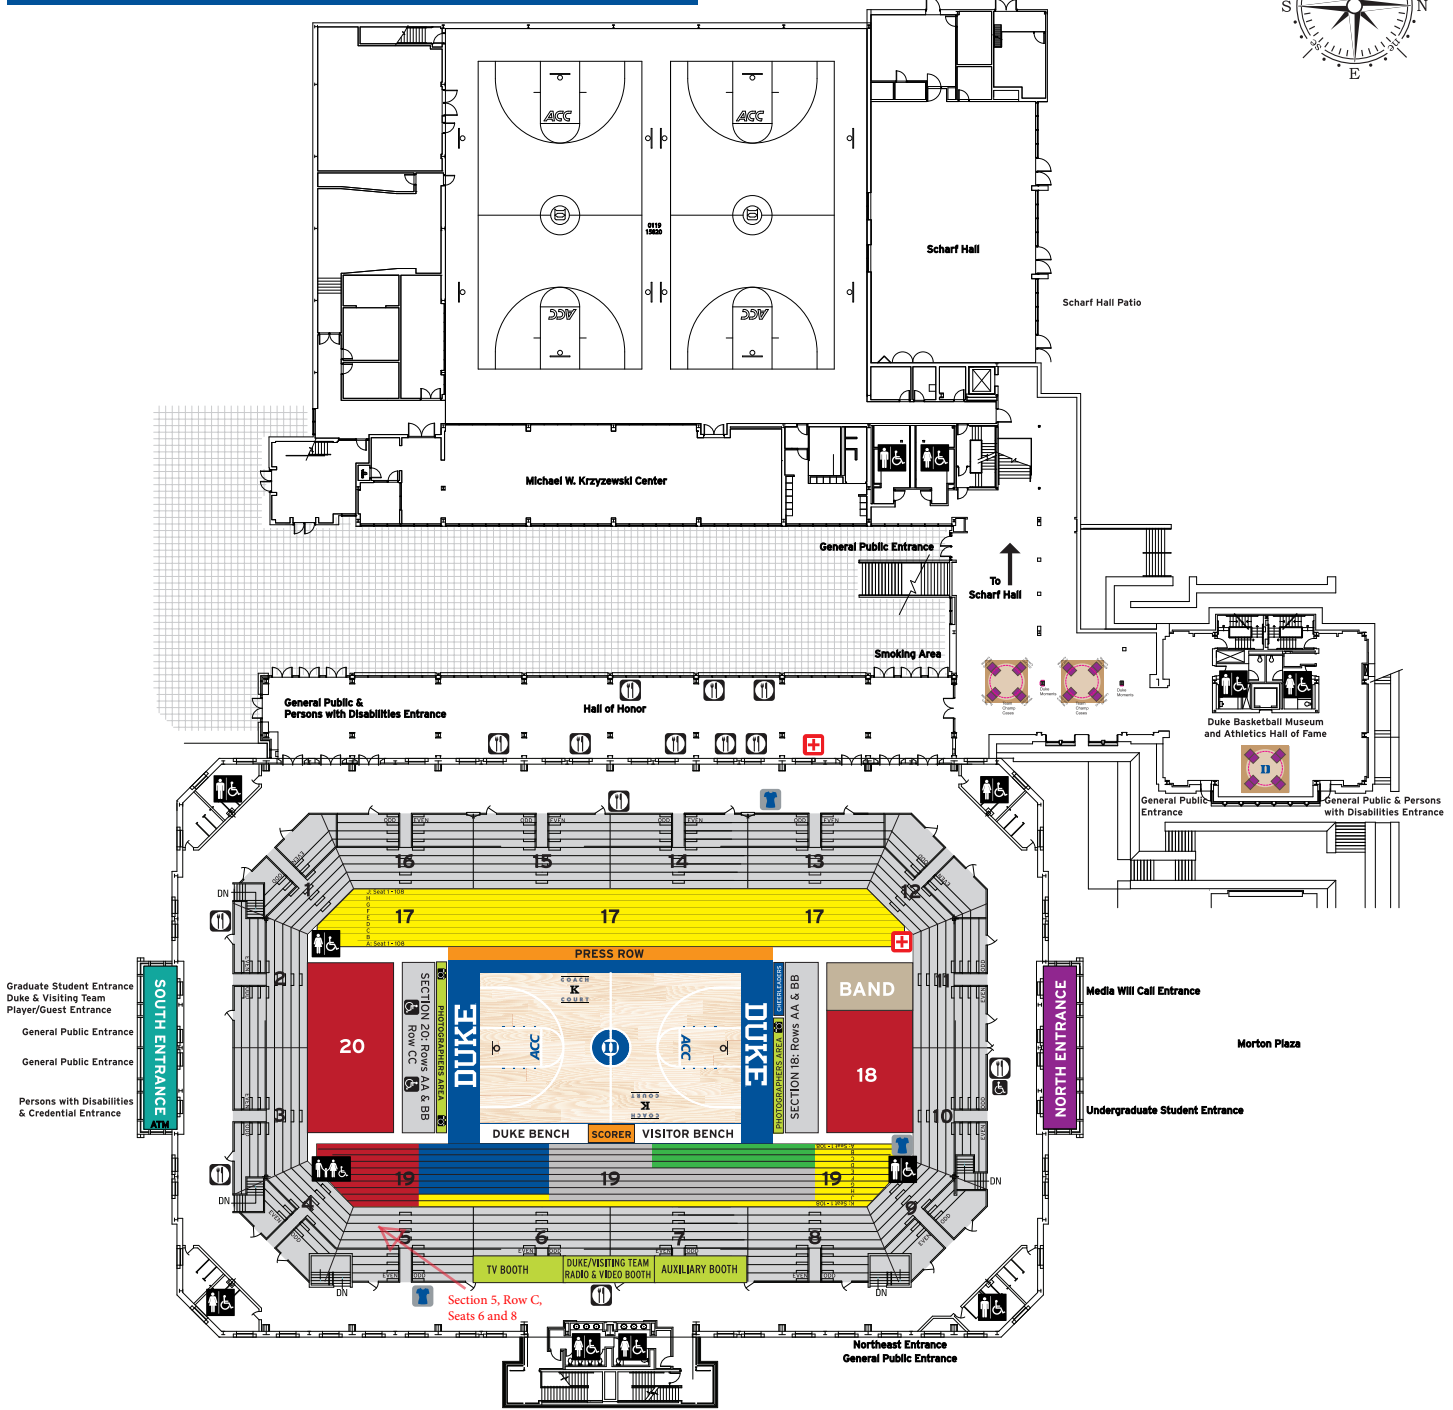

# Views from the seats shot with iPhone11

Duke Bench

# DUKE CAMERON INDOOR STADIUM MEN'S BASKETBALL

## SEATING AREAS

- Undergraduate  
(General admission for select games)
- Graduates (Sections 18, 19 & 20)
- Duke Player/Guest (Section 19)
- Visiting Team Player/Guest (Section 19)
- Reserved (Sections 1-16 & 19)
- Seating for Persons with Disabilities (Section 20, Row CC)

Sections 1 - 16 are located upstairs.  
Sections 17 - 20 are located downstairs.

- First Aid/EMS/AED
- Merchandise Concessions
- Food Concessions
- Seating for Person with Disabilities
- Men's, Women's and Family Restrooms Accessible for Persons with Disabilities