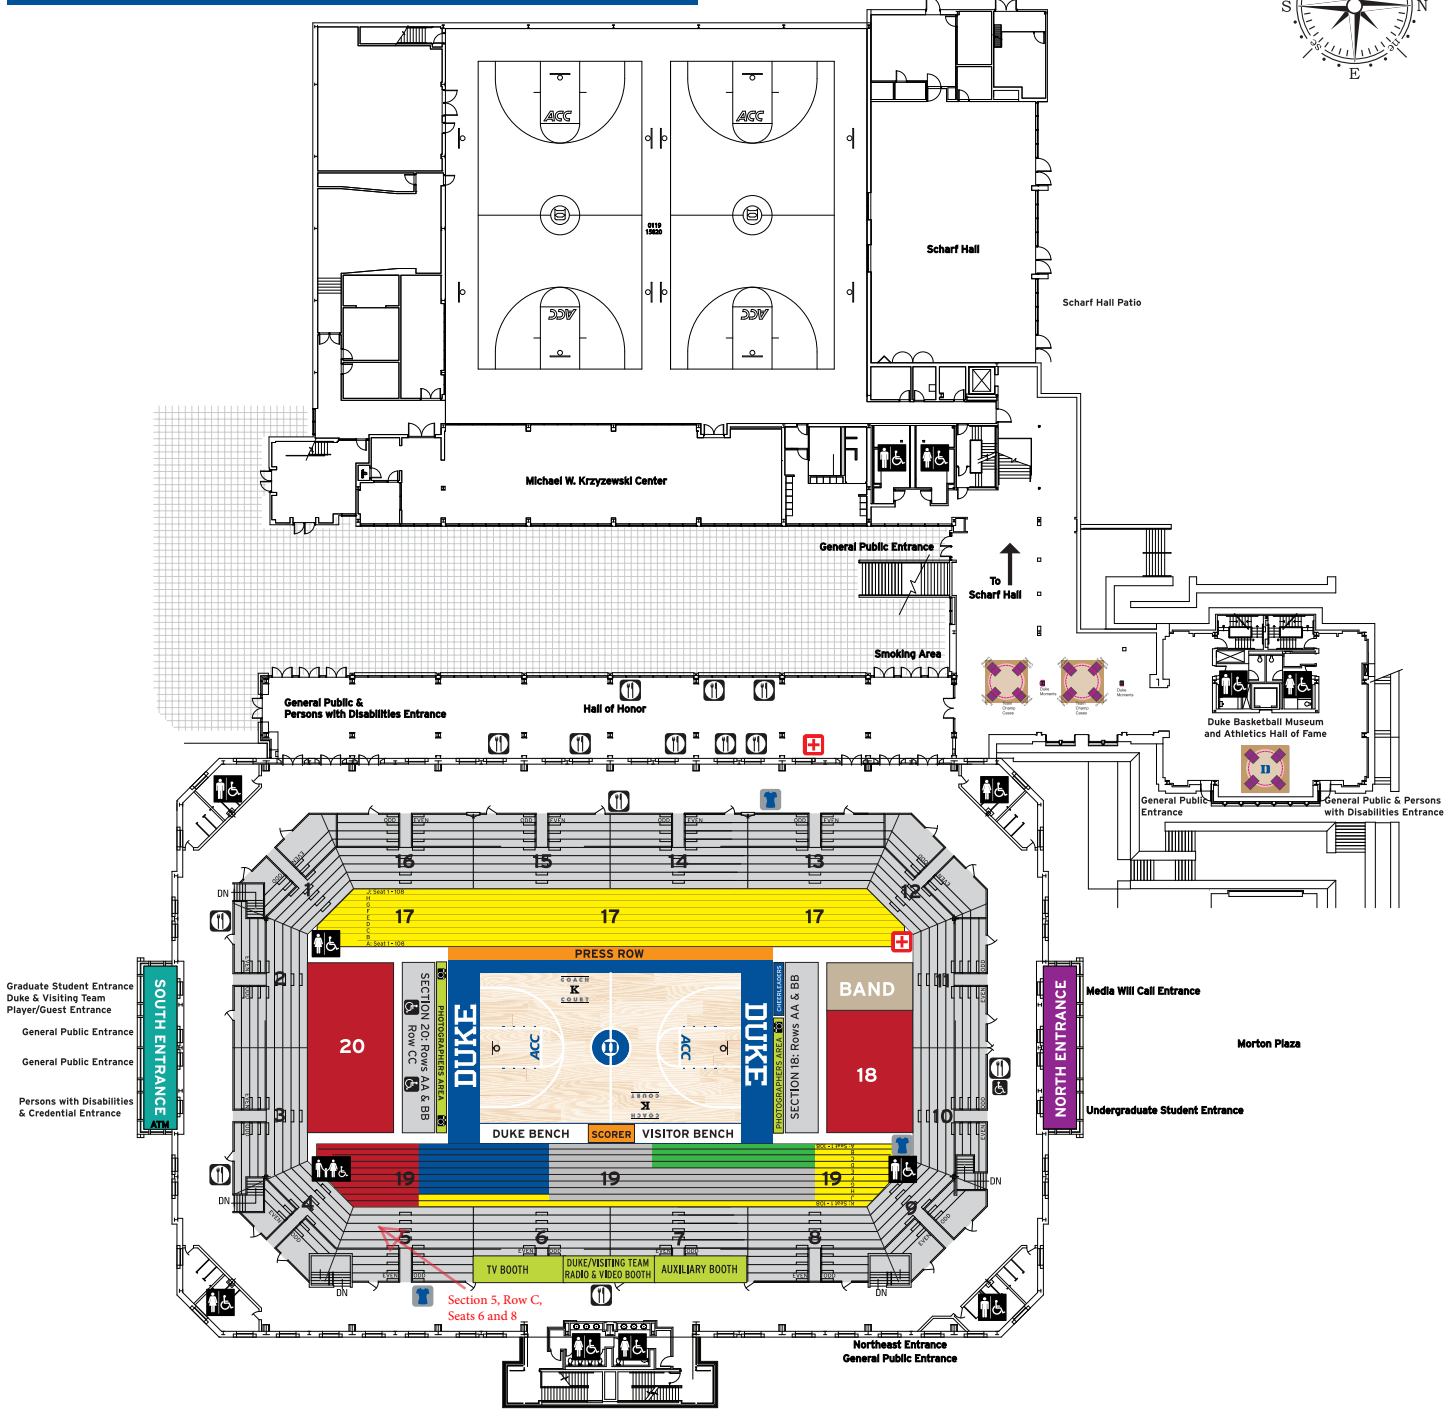

# DUKE CAMERON INDOOR STADIUM MEN'S BASKETBALL

## SEATING AREAS

- Undergraduate  
(General admission for select games)
- Graduates (Sections 18, 19 & 20)
- Duke Player/Guest (Section 19)
- Visiting Team Player/Guest (Section 19)
- Reserved (Sections 1-16 & 19)
- Seating for Persons with Disabilities (Section 20, Row CC)

Sections 1 - 16 are located upstairs.  
Sections 17 - 20 are located downstairs.

- First Aid/EMS/AED
- Merchandise Concessions
- Food Concessions

- Seating for Person with Disabilities
- Men's, Women's and Family Restrooms Accessible for Persons with Disabilities